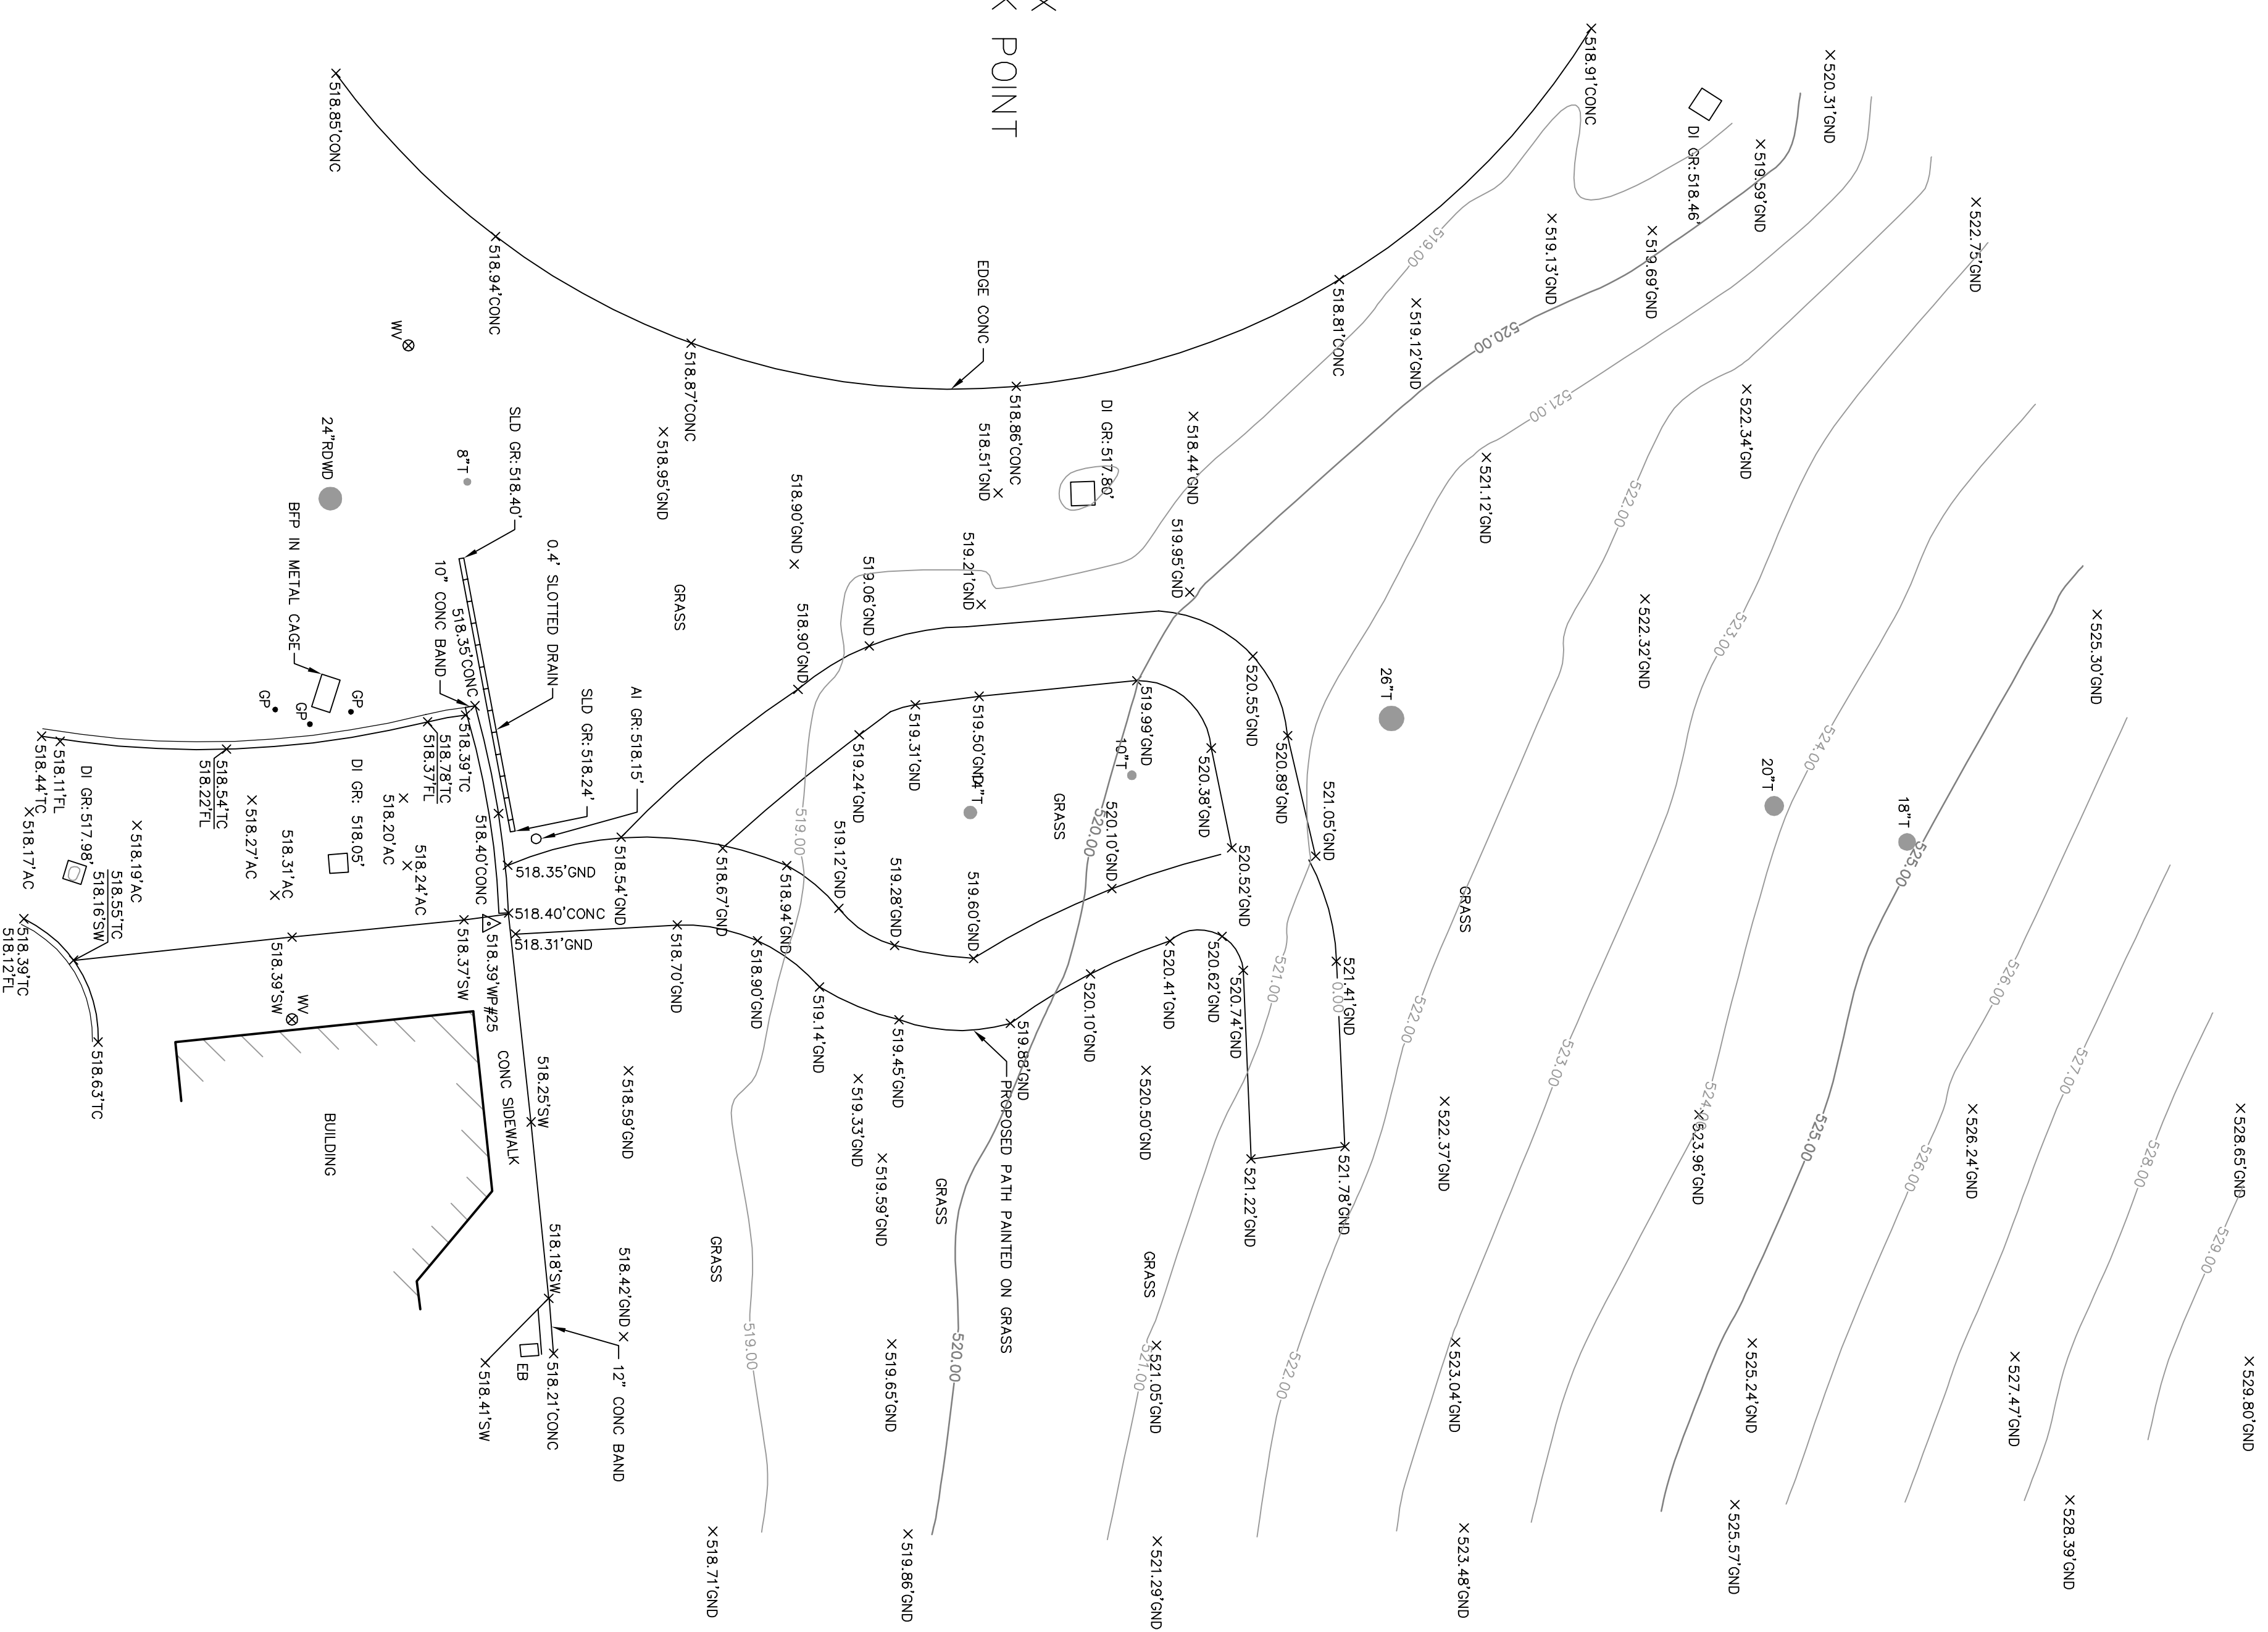

23,2132714.64200,6091998.74300,519.22800,392 MAG
24,2132613.96200,6092216.24100,518.18100,392 CUT X
25,2132605.46616,6092143.73496,518.38952,392 WORK POINT

△519.23 WP#23

△518.18 WP#24